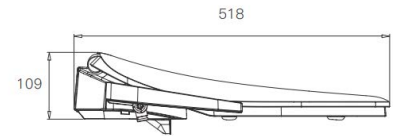

## BIDET SEAT : MODEL OB900

|                     |                          |
|---------------------|--------------------------|
| <b>OVERALL SIZE</b> | 518 mm X 465 mm X 109 mm |
| <b>WEIGHT</b>       | 6.4kg                    |
| <b>HEIGHT</b>       | 109 mm                   |

- Shape: Elongated softclose seat and lid
- convenient side panel controls
- front or rear wash, massage
- water pressure and temperature control
- instantaneous water heating and heated seat with temperature control
- antibacterial self-cleaning nozzle
- bidet nozzle position adjustment
- Water pressure range : 0.07-0.8MPa
- Product certified cUPC