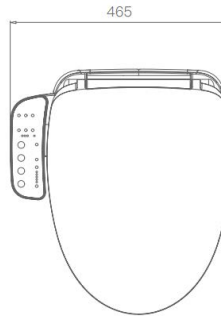

## BIDET SEAT : MODEL OB900

|                     |                          |
|---------------------|--------------------------|
| <b>OVERALL SIZE</b> | 518 mm X 465 mm X 109 mm |
| <b>WEIGHT</b>       | 6.4kg                    |
| <b>HEIGHT</b>       | 109 mm                   |

- Shape: Elongated softclose seat and lid
- convenient side panel controls
- front or rear wash, massage
- water pressure and temperature control
- instantaneous water heating and heated seat with temperature control
- antibacterial self-cleaning nozzle
- bidet nozzle position adjustment
- Water pressure range : 0.07-0.8MPa
- Product certified cUPC